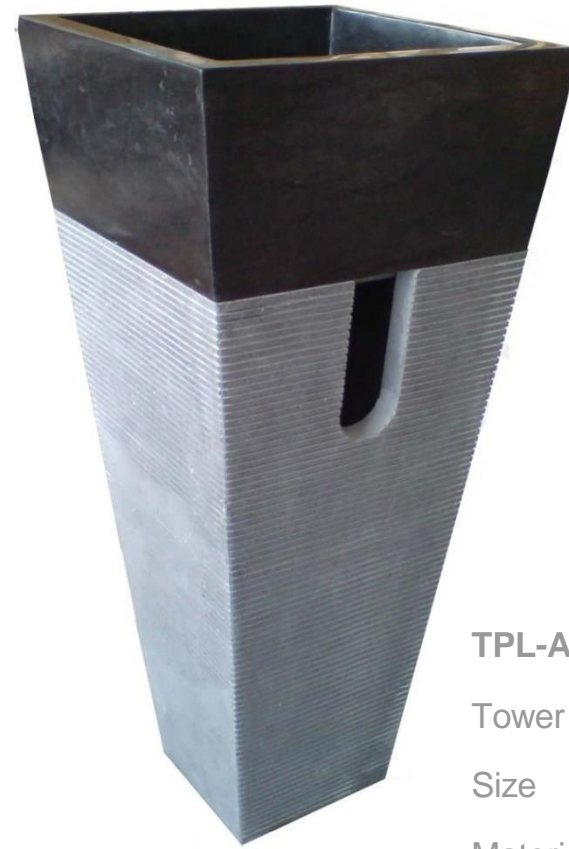

Size : 400 mm x 400 mm x 900 mm

Material : Beige Marble

Available Colors : Black/ Grey/ Dark Grey

610

Square Pedestal

TP-SQ-M1

Tower Pyramid Siku Inside and Marmo Outer Side

Size : 400 mm x 400 mm x 900 mm

Material : Beige Marble

Available Colors : Black/ Grey/ Dark Grey

610

Square Pedestal

TPL-A1

Tower Pyramid Siku Inside With Stand Alur 1 cm

Size : 400 mm x 400 mm x 900 mm

Material : Black Marble