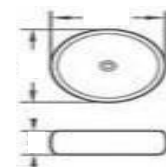

BTB-M-D

Bathtub Oval Marble Full Polished

Size : 1800 mm x 800 mm x 600 mm

Material : Marble

Available Colors : Black/ Dark Grey/ Grey/ Beige

:

610

Bathtub Marble

BTB-M-LP

Bathtub Oval Marble With Line Border Full Polished

Size : 1800 mm x 800 mm x 600 mm

Material : Marble

Available Colors : Black/ Dark Grey/ Grey/ Beige

:

610