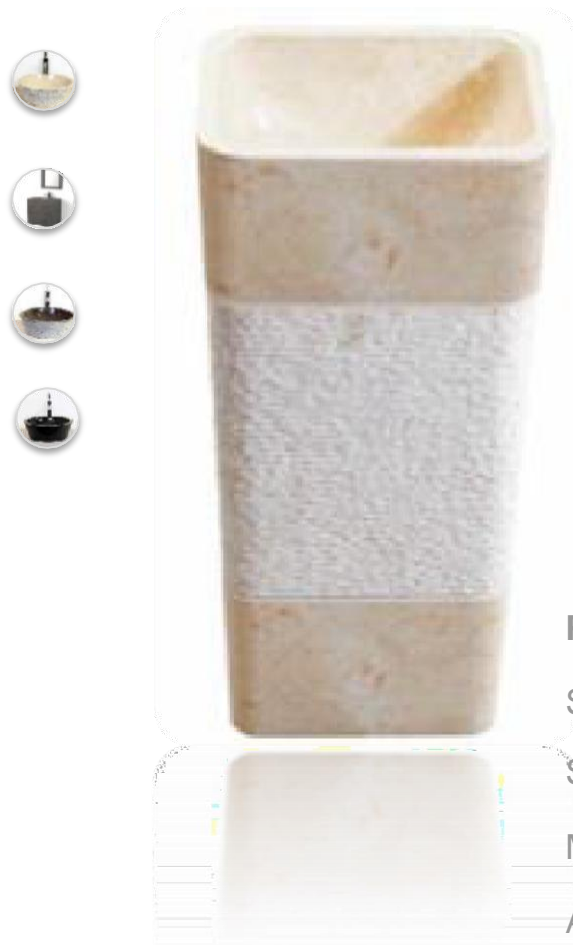

PTB-GP

Square Pedestal Thumbu

Size : 430 mm x 350 mm x 900 mm

Material : Beige Marble

Available Colors : Black/ Grey/ Dark Grey

610