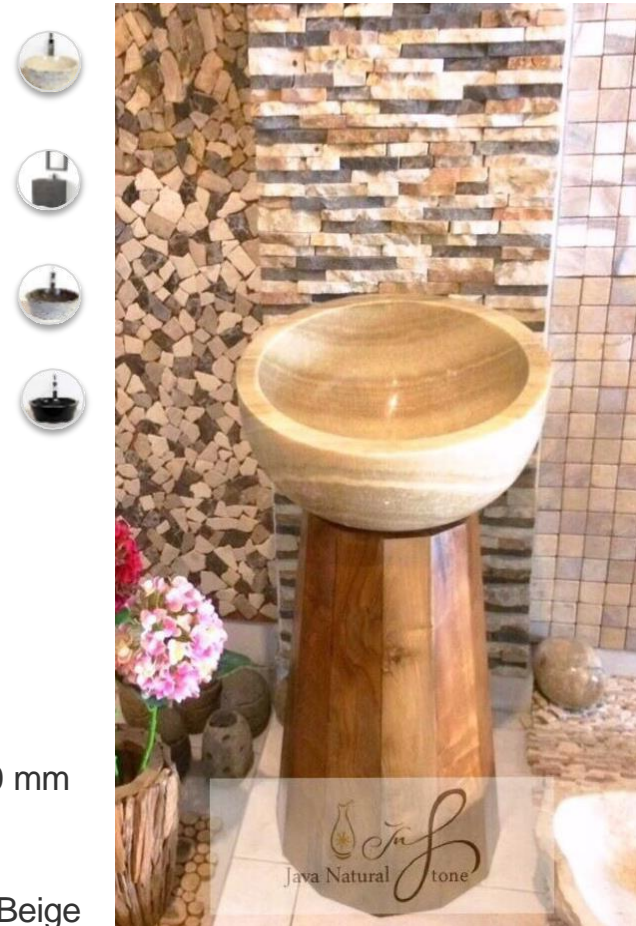

Combination Wood Pedestal

PCT-GS

Round Pedestal Combination Teak

Size : 450 mm x 450 mm x 900 mm

Material : Beige Marble

Available Colors : Black/ Grey/ Dark Grey/ Beige

610

Combination Wood Pedestal