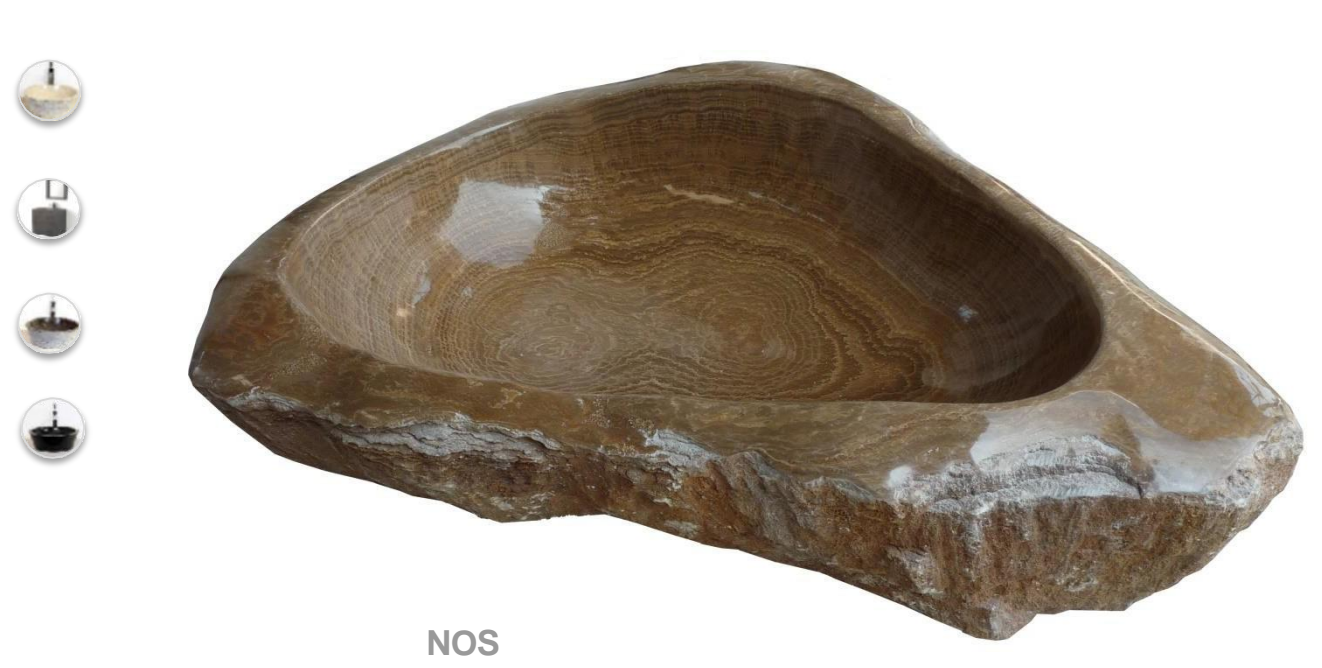

Available Colors : Black/ Dark Grey/ Grey

FOB Price : USD\$ 34

610

Natural Sink

NOS

Natural Onyx Basin Without Lips

Size : 350-400 mm x 300-350 mm x 150 mm

Material : Sunset Onyx

Available Colors : Yellow/ Sunset

FOB Price : USD\$ 48

610

Natural Sink

NM

Natural Marble Basin Without Lips

Size : 380-450 mm x 36-420 mm x 150 mm

Material : Beige Marble