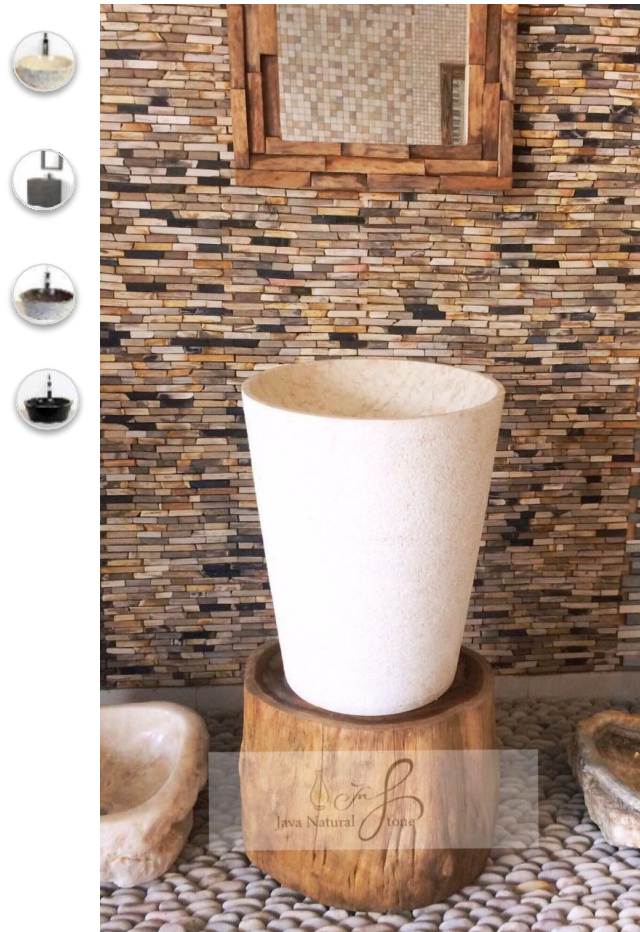

Available Colors : Beige/ Grey/ Dark Grey

610

Square Pedestal

PTB-GP

Square Pedestal Thumbu

Size : 430 mm x 350 mm x 900 mm

Material : Beige Marble

Available Colors : Black/ Grey/ Dark Grey

610

Round Pedestal

PST-P

Round Pedestal Sontoloyo

Size : 400 mm x 400 mm x 900 mm

Material : Beige

Available Colors : Grey/ Dark Grey/ Black

610

Combination Wood Pedestal

PCT-GS

Round Pedestal Combination Teak

Size : 450 mm x 450 mm x 900 mm

Material : Beige Marble

Available Colors : Black/ Grey/ Dark Grey/ Beige

610

Combination Wood Pedestal